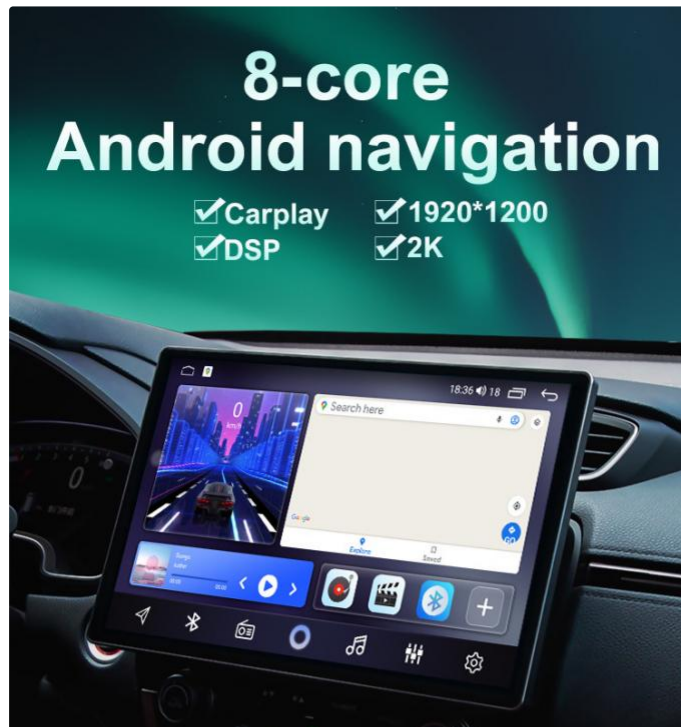

Technical Specifications

Attribute	Details
Screen Size	12.9 inches
Resolution	1920x1200 (2K)
CPU	8-core 1.8/2.0GHz (ARM Cortex A75 + ARM Cortex A55)
RAM Options	4GB/6GB/8GB
Storage Options	32GB/64GB/128GB/256GB
Operating System	Android 10
Connectivity	4G, WiFi, Bluetooth 5.0/4.0, FM transmitter
Navigation	Google Maps with GPS/Beidou/GLONASS support

Advanced Features

Multimedia Support Video: AVI, MP4, MOV, MKV, FLV, 1080P Audio: MP3, FLAC, APE, WMA, WAV
Vehicle Integration Supports reverse camera input 360° panoramic view option AV-IN/OUT capabilities
Smart Connectivity Wired/wireless CarPlay Android Auto support Intelligent voice control
Audio Enhancement Built-in high-fidelity DSP 32-band equalizer Surround sound processing

Model Comparison

Feature	7862 Model	9863 Model
CPU	8-core 1.8/2.0GHz	8-core 1.6GHz
GPU	ARM Mali G52	IMG PowerVR GE8322
RAM/ROM Options	4+32GB to 8+256GB	2+32GB to 6+128GB

Industrial-Grade Performance: Designed for automotive environments with extreme temperature tolerance (-30°C to 70°C) and vehicle-grade components for reliable operation in all conditions.