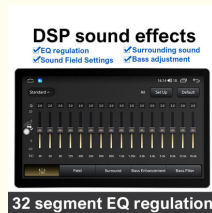

More Images

Product Description

12.9 Inch Android Car MP5 Player with Intelligent CarPlay and Large Screen GPS Navigation

Key Features

- 12.9" 2K high-resolution display (1920x1200)
- Android 10 operating system with 8-core processor
- Multiple RAM/ROM configurations available
- Supports wired and wireless CarPlay/Android Auto
- Built-in GPS/WiFi/BT/FM with 4G connectivity
- High-fidelity DSP with 32-band EQ and surround sound
- Supports 1080P video playback and lossless audio formats
- Vehicle-grade temperature tolerance (-30°C to 70°C)

Our Product Introduction