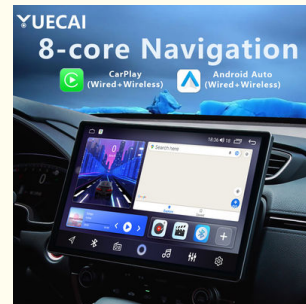

12.9 Inch Android Car Mp5 Player Intelligent CarPlay Large Screen Car Navigation GPS

Our Product Introduction

for more products please visit us on carsheadunit.com

Basic Information

- Brand Name: Yuecai
- Model Number: YC-12.9"
- Minimum Order Quantity: 10PCS
- Price: discuss personally
- Packaging Details: Packaging Details 10 pieces per box 625*425*210mm 17.5KG For reference only
- Delivery Time: 8
- Payment Terms: L/C, D/A, D/P, T/T, Western Union, MoneyGram
- Supply Ability: 50000

More Images

Product Description

12.9 Inch Android Car MP5 Player with Intelligent CarPlay and Large Screen GPS Navigation

Key Features

- 12.9" 2K high-resolution display (1920x1200)
- Android 10 operating system with 8-core processor
- Multiple RAM/ROM configurations available
- Supports wired and wireless CarPlay/Android Auto
- Built-in GPS/WiFi/BT/FM with 4G connectivity
- High-fidelity DSP with 32-band EQ and surround sound
- Supports 1080P video playback and lossless audio formats
- Vehicle-grade temperature tolerance (-30°C to 70°C)

New Upgrade

Powerful configuration

-  Eight core CPU
-  Multiple types of memory
-  Android 10
-  Voice control
-  No dead corner display
-  4G internet access
-  Support split screen
-  Can connect to WIFI
-  1920*1200
-  Wireless Carplay
-  GPS+Glonass
-  DSP sound effects

HD SCREEN

Ultra clear display screen

1920*1200 ultra clear resolution

Carplay Android auto

DSP Digital Sound Effects

32 segment EQ regulation

Sound Field Settings

Surrounding sound