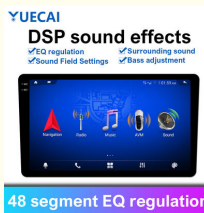

More Images

Product Description

Android Car DVD GPS Navigation with CarPlay - Large Screen Central Control System

Key Features

- High-performance Qualcomm 8-core processor
- Android 11/12 operating system
- Built-in GPS navigation
- Wireless & wired CarPlay + Android Auto support
- Crisp 1080P video playback
- Multiple RAM/ROM configurations available
- Professional-grade audio with DTS HiFi sound
- Optional 360° panoramic view

Our Product Introduction