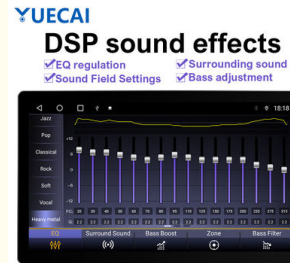

Product Specification

- Bluetooth: Yes
- FM Transmitter: Yes
- Map Updates: Yes
- Multi-language Support: Yes
- Screen Size: 12.9"
- Touch Screen: Yes
- Voice Navigation: Yes
- Wi-Fi+4G: Yes
- CPU: 8 Cores 1.8GHZ ARM Cortex A75 ARM Cortex A55
- OS: Android 10
- Power Supply: DC 12V
- RAM: 3GB/4GB/6GB/8GB
- ROM: 32GB/64GB/128GB
- Resolution: 1920*1200

48 segment EQ regulation