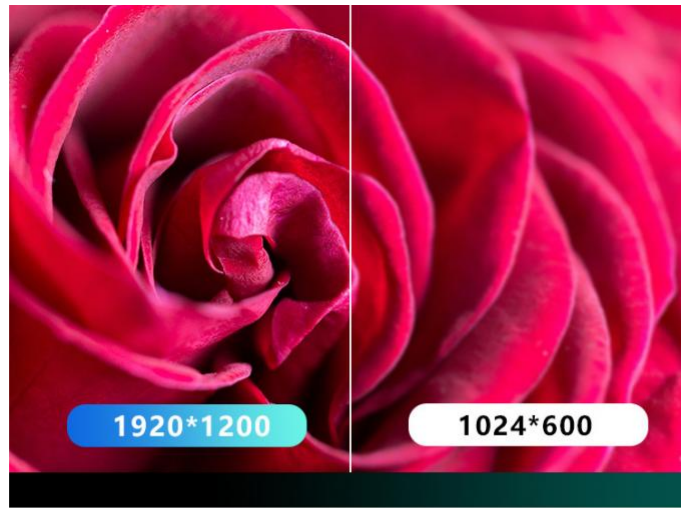

Carplay Android auto