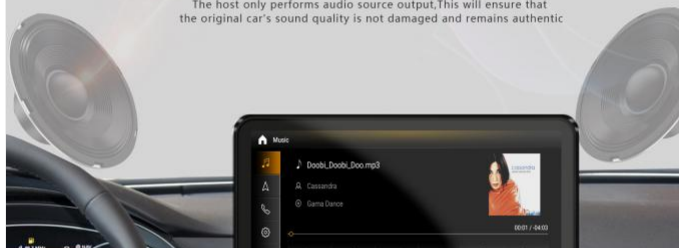

Original car horn Sound quality is undamaged