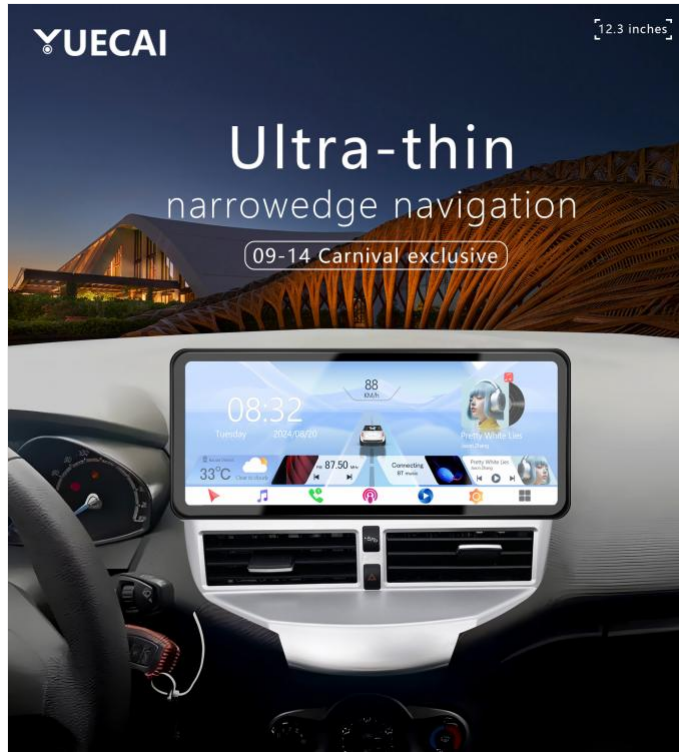

Product Specification

- Android Version: 13
- Country Of Origin: China
- Cpu: Quad-core
- Warranty: 1 Year
- Product: 12.3Inch Head Unit
- Processor Model: ARM Cortex-A9
- Android Auto: Wired+ Wireless
- Touch Screen: Yes
- Audio Output: 4x50W
- Response Time: <20ms
- Placement: Dashboard
- Highlight: Ford Carnival Android head unit, 12.3-inch car stereo, Android 13 car head unit

More Images

Product Description

Factory Supply 12.3Inch Car Navigation Dashboard Head Unit for Ford Carnival exclusive 2009-2014

Product Specifications

Attribute	Value
Android Version	13
Country Of Origin	China
CPU	Quad-core
Warranty	1 year
Processor Model	ARM Cortex-A9
Android Auto	Wired + Wireless
Touch Screen	Yes

Our Product Introduction

for more products please visit us on carshheadunit.com

Audio Output	4x50W
Response Time	<20ms
Placement	Dashboard

Vehicle Compatibility & Features

Car Model	For Ford Carnival Exclusive 2009-2014
Size	12.3Inch
Optional	7862S T133 6225
Warranty	1 Year
Certification	CE, FCC, ROHS
Built-In Features	Radio, Wireless, Video, USB, GPS, WiFi, Mirror Link, 4G, Camera, DVR, Carplay