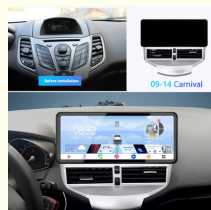

12.3Inch Android 13 Head Unit for Ford Carnival 2009-2014

Our Product Introduction

for more products please visit us on carsheadunit.com

Basic Information

- Place of Origin: China
- Brand Name: Meihua
- Certification: CE FCC ROHS
- Model Number: MH-FD-053
- Minimum Order Quantity: 10PCS
- Price: 185.45\$ - 239.75\$
- Packaging Details: Kraft Paper Box/White Box
- Delivery Time: 10-20 Working Days
- Payment Terms: L/C,T/T,Western Union,MoneyGram
- Supply Ability: 100000PCS/Month

Product Specification

- Android Version: 13
- Country Of Origin: China
- Cpu: Quad-core
- Warranty: 1 Year
- Product: 12.3Inch Head Unit
- Processor Model: ARM Cortex-A9
- Android Auto: Wired+ Wireless
- Touch Screen: Yes
- Audio Output: 4x50W
- Response Time: <20ms
- Placement: Dashboard
- Highlight: Ford Carnival Android head unit, 12.3-inch car stereo, Android 13 car head unit

More Images

Product Description

Factory Supply 12.3Inch Car Navigation Dashboard Head Unit for Ford Carnival exclusive 2009-2014

Product Specifications

Attribute	Value
Android Version	13
Country Of Origin	China
CPU	Quad-core
Warranty	1 year
Processor Model	ARM Cortex-A9
Android Auto	Wired + Wireless
Touch Screen	Yes

Our Product Introduction

for more products please visit us on carshheadunit.com

Audio Output	4x50W
Response Time	<20ms
Placement	Dashboard

Vehicle Compatibility & Features

Car Model	For Ford Carnival Exclusive 2009-2014
Size	12.3Inch
Optional	7862S T133 6225
Warranty	1 Year
Certification	CE, FCC, ROHS
Built-In Features	Radio, Wireless, Video, USB, GPS, WiFi, Mirror Link, 4G, Camera, DVR, Carplay