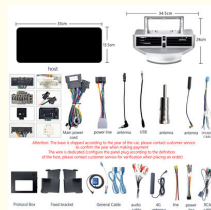

Product Specification

- Android Version: 13
- Country Of Origin: China
- Cpu: Quad-core
- Warranty: 1 Year
- Product: 12.3Inch Head Unit
- Processor Model: ARM Cortex-A9
- Android Auto: Wired+ Wireless
- Touch Screen: Yes
- Audio Output: 4x50W
- Response Time: <20ms
- Placement: Dashboard
- Highlight: Ford Carnival Android head unit, 12.3-inch car stereo, Android 13 car head unit

More Images

Product Description

Factory Supply 12.3Inch Car Navigation Dashboard Head Unit for Ford Carnival exclusive 2009-2014

Product Specifications

Attribute	Value
Android Version	13
Country Of Origin	China
CPU	Quad-core
Warranty	1 year
Processor Model	ARM Cortex-A9
Android Auto	Wired + Wireless
Touch Screen	Yes

Our Product Introduction

for more products please visit us on carshheadunit.com

Audio Output	4x50W
Response Time	<20ms
Placement	Dashboard

Vehicle Compatibility & Features

Car Model	For Ford Carnival Exclusive 2009-2014
Size	12.3Inch
Optional	7862S T133 6225
Warranty	1 Year
Certification	CE, FCC, ROHS
Built-In Features	Radio, Wireless, Video, USB, GPS, WiFi, Mirror Link, 4G, Camera, DVR, Carplay