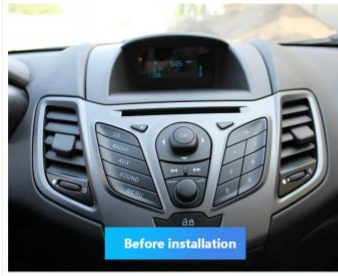

Prado/Overlord Loading Rendering

09-14 Carnival