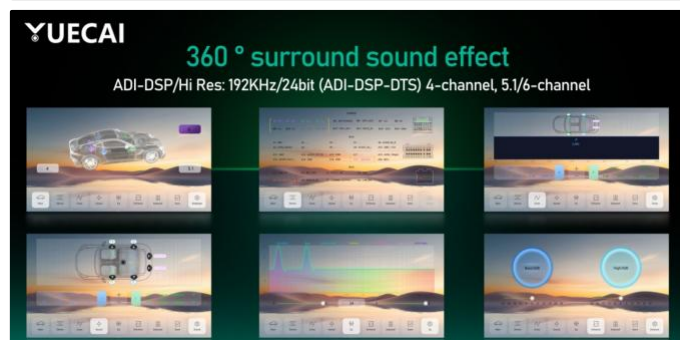

Product Specifications

Component	Included	Component	Included	Component	Included
Android Radio	✓	GPS antenna	✓	6P USB cable	✓
Main power cable	✓	Reverse cable	✓	Radio Antenna	✓
Canbus	✓	4P USB cable	✓	RCA cable	✓

Product Images