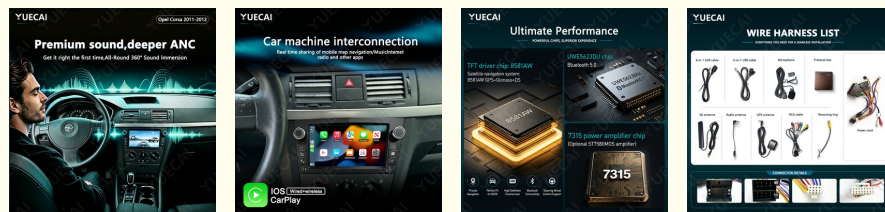

7" Smart Car DVD Player Android Auto Stereo Radio for Opel Corsa 2011-2012

Our Product Introduction

for more products please visit us on carsheadunit.com

Basic Information

- Place of Origin: Guangdong, China
- Brand Name: Yuecai
- Certification: CE FCC ROHS
- Model Number: for Opel Corsa 2011-2012
- Minimum Order Quantity: 10
- Price: 117.94 USD/PCS
- Packaging Details: Color Box
- Delivery Time: 5-8 Working days
- Payment Terms: T/T, Western Union
- Supply Ability: 100000PCS/Month

Product Specification

- Screen Size: 7 Inch
- Type: Dash Kits
- Compatible Models: For Opel Corsa 2011-2012
- Included Cables: Main Power, USB, RCA, GPS Antenna, Reverse Cable
- Canbus Support: Yes
- Radio Antenna: Included
- Screen Type: Ultra-Thin
- Navigation Support: GPS
- Carplay Support: Yes
- Android Support: Yes
- Highlight: 7 inch Android Auto car stereo, Opel Corsa car DVD player, smart car radio with warranty

More Images

Product Description

7" Smart Car DVD Player Android Auto Stereo Radio for Opel Corsa 2011-2012

Product Overview

This Android Stereo Radio is designed for 2DIN mounting of aftermarket radio stereo, DVD player, and GPS navigation systems. It serves as an adapter decorative car radio mounting trim panel specifically engineered for 7-inch ultra-thin universal big screen car stereos with OEM car dashboard kits.